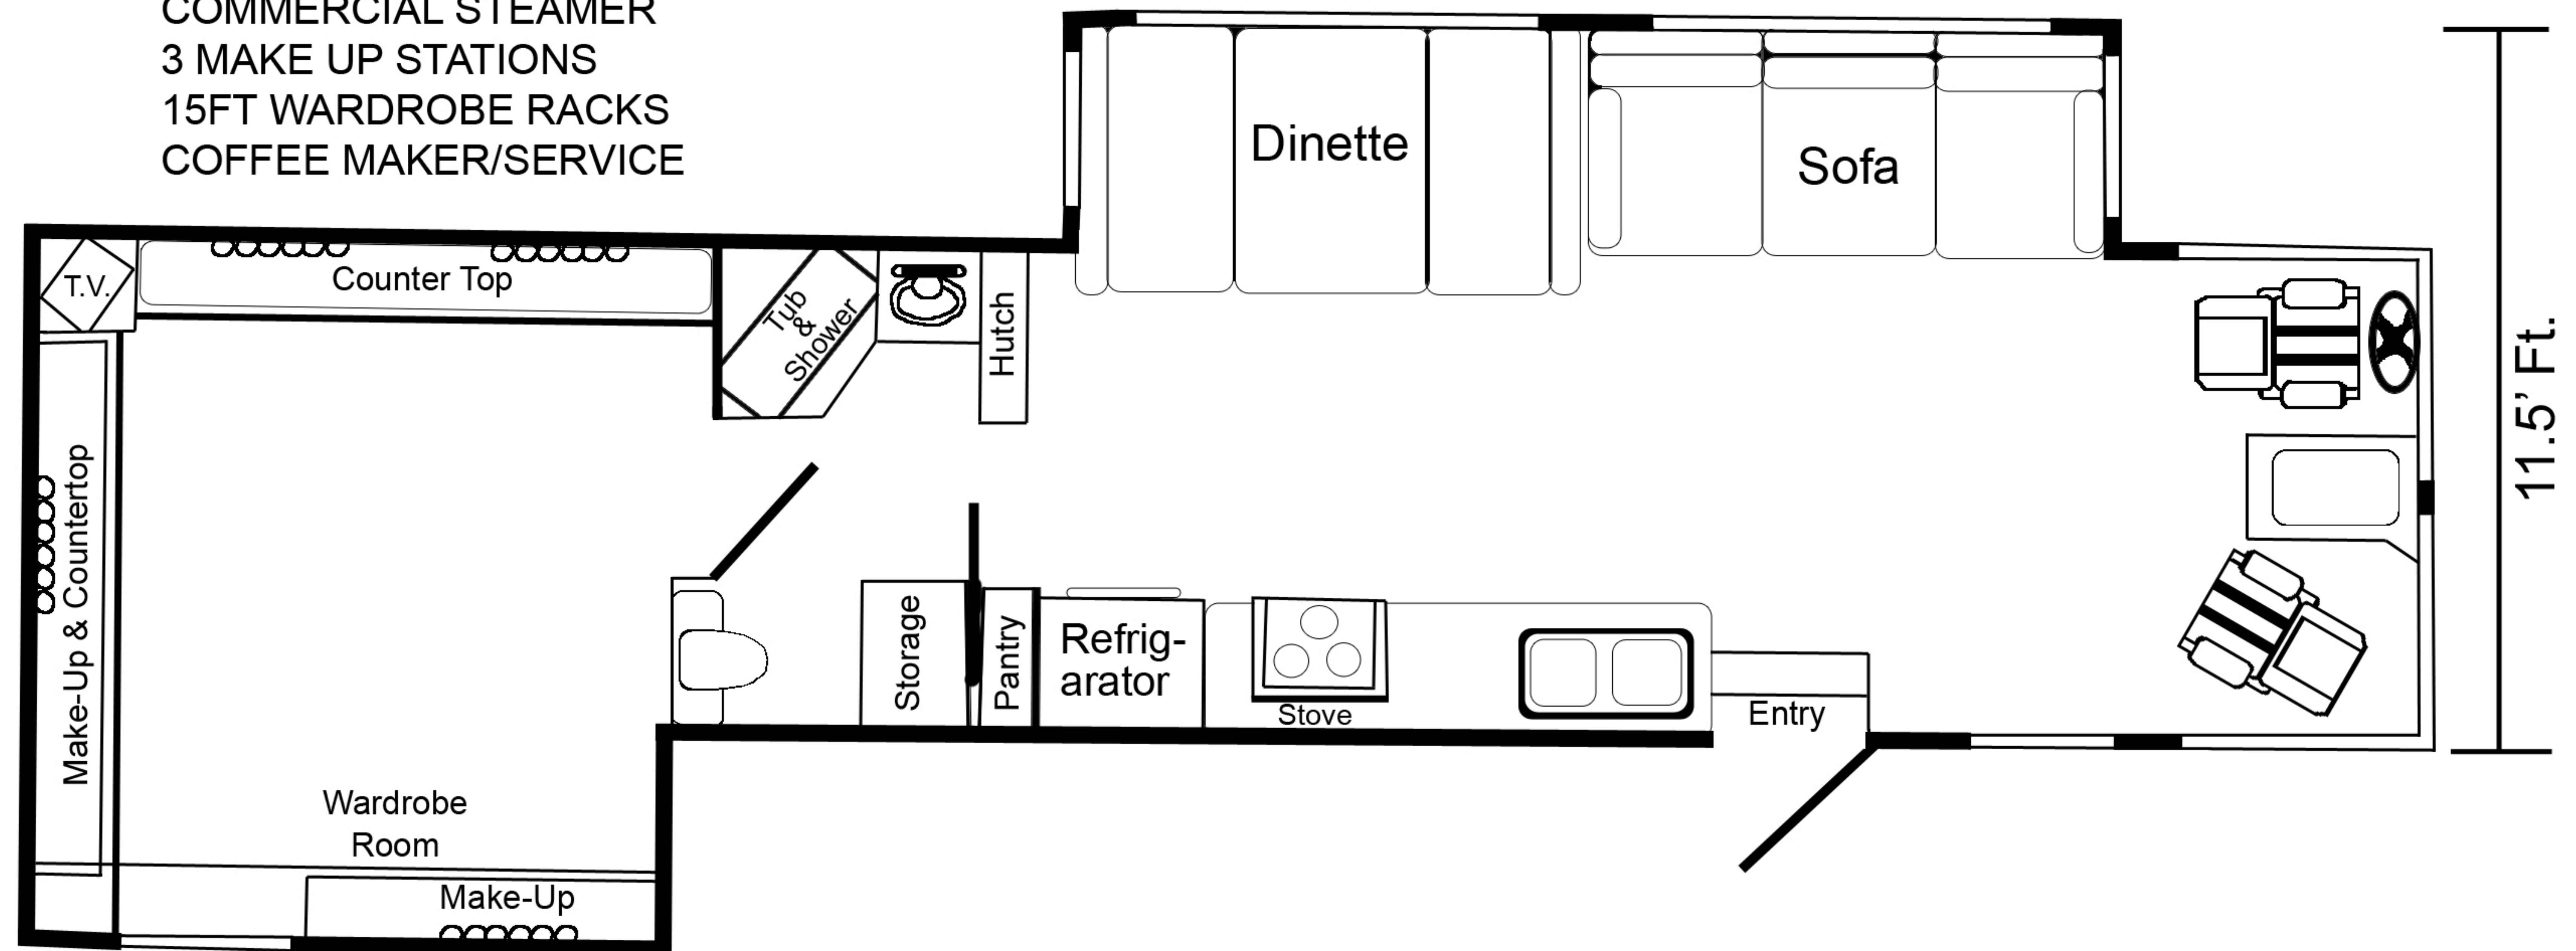

RAILROAD STUDIOS

38' TALENT DOUBLE SLIDE OUT MOTORHOME

AMENITIES

- COPIER
- IRON/BOARD
- COMMERCIAL STEAMER
- 3 MAKE UP STATIONS
- 15FT WARDROBE RACKS
- COFFEE MAKER/SERVICE

1500 RAILROAD ST. GLENDALE CA 91204
PHONE: 818 396-4985 FAX: 818 396-4986